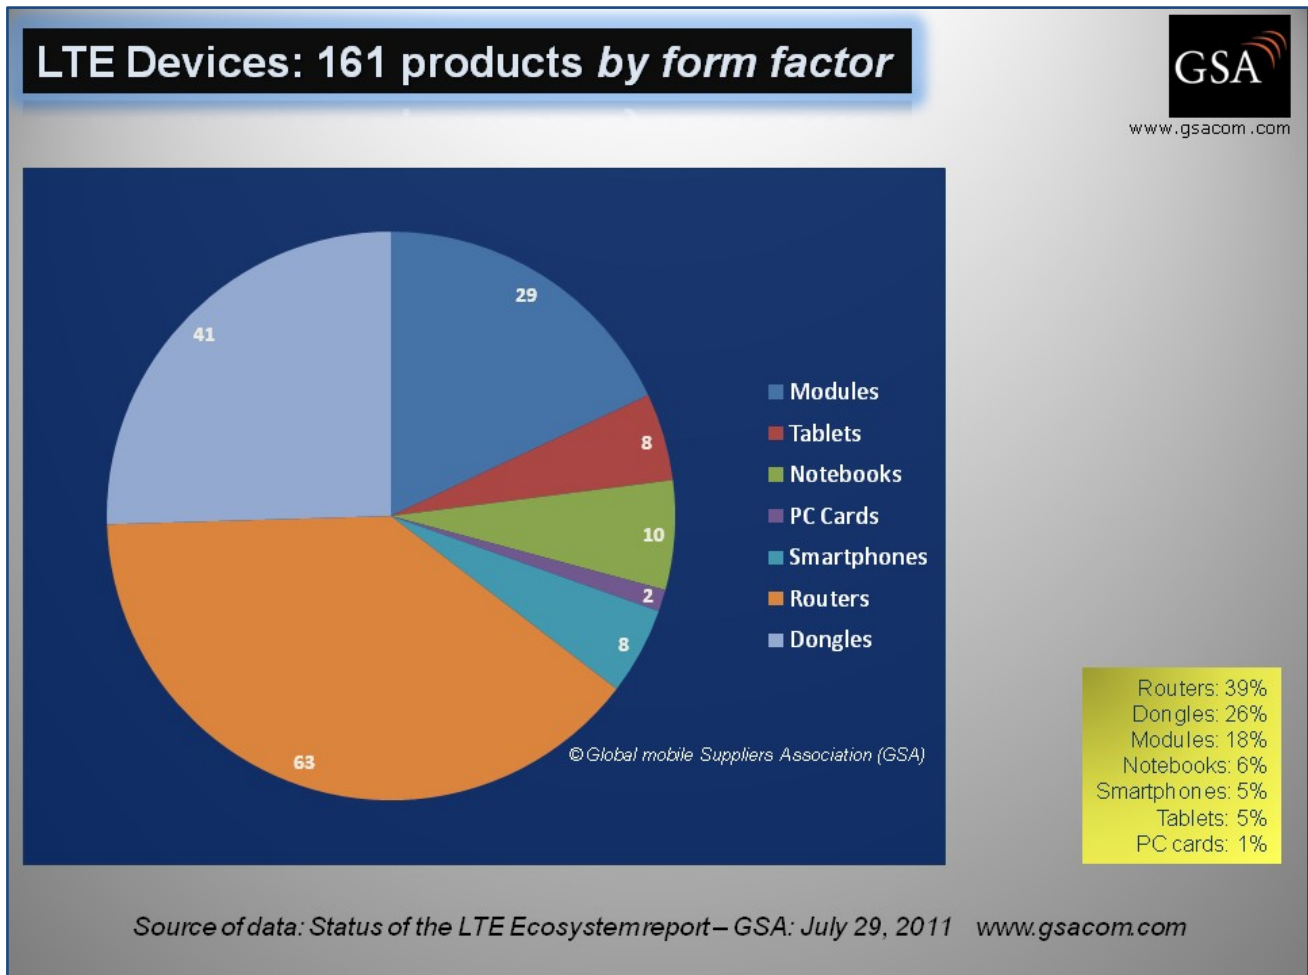

Huge growth in M2M apps enabled by LTE is forecast. The LTE standard supports hand-over and roaming to existing mobile networks and most devices ensure ubiquitous MBB coverage from day one.

GSA regularly surveys mobile broadband market developments, and publishes a regularly updated report which is called "Evolution to LTE" detailing operator commitments to LTE, network deployments, launches, trials, regulatory and market developments worldwide. In the latest report (July 6, 2011) GSA confirmed that 218 operators are investing in LTE, with 166 LTE network commitments and 52 additional pre-commitment trials on-going. 24 commercial LTE

systems are launched and at least 91 networks are anticipated to be in commercial service by end 2012.

LTE is the fastest developing mobile system technology ever

The eco-system of LTE-capable user devices is rapidly developing to meet current and anticipated future needs of operators and their customers.

Several LTE user devices are in commercial use or announced and many more are in the pipeline.

This updated report includes LTE product launches and announcements up to the present day by 45 manufacturers, and confirms how a robust LTE ecosystem is rapidly establishing.

161 LTE user devices are confirmed and listed in this report. *This figure is 64% higher than in GSA's Status of the LTE Ecosystem report published in March 2011.*

LTE NETWORKS: See GSA's Evolution to LTE Report for the global status of LTE operator commitments, network deployments, launches, trials, regulatory developments, etc. (free download for registered site users a www.gsacom.com)